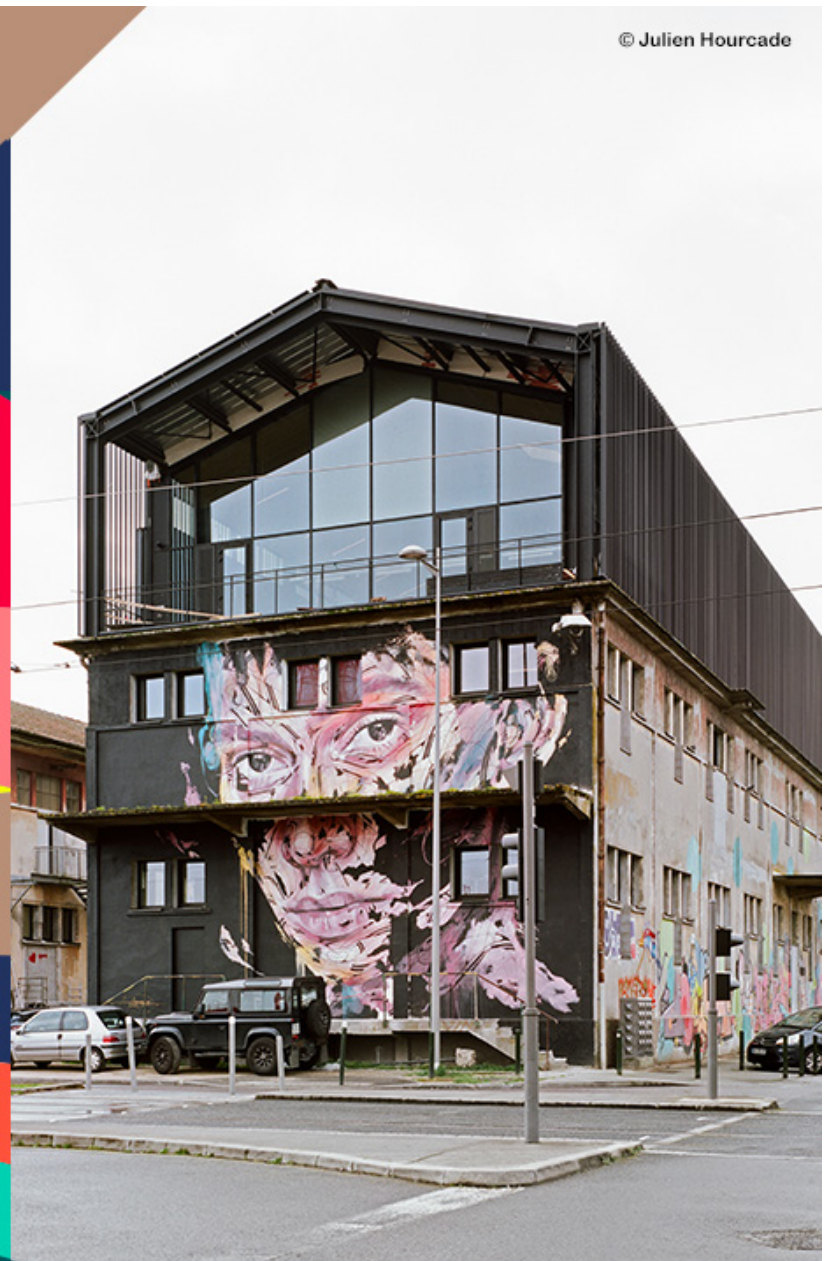

NADAU
ARCHITECTURE

DU 06 AU 16 AVRIL

2023

BÈGLES
33 130

NADAU ARCHITECTURE INVITE

mil
lurs

CHAPITÔ

la citéCirque
CIRAC de Bègles

lestey

fa
+a

mediacrossing:

NADAU ARCHITECTURE

RTSO

LOXAM
Exiger plus de la location

unikalo

BORDALO
Portugal

DU 06 AU 16 AVRIL

2023

 **BÈGLES**
33 130

murs

 **la citéCirque**
CREAC de Bègles

CHAPITÔ **Fa + a** **mc:**

NADAU ARCHITECTURE **RTSO** **LOXAM**
Exiger plus de la location

unikalo

The poster features a vibrant, abstract background with overlapping shapes in blue, red, yellow, and green. On the right, a photograph shows a large-scale outdoor sculpture of a white paint can with a thick stream of white paint pouring out, splashing on the ground. The sculpture is positioned next to a dark blue sign that reads 'unikalo PEINTURES BÂTIMENT'. In the background, a white building with the 'unikalo' logo is visible.