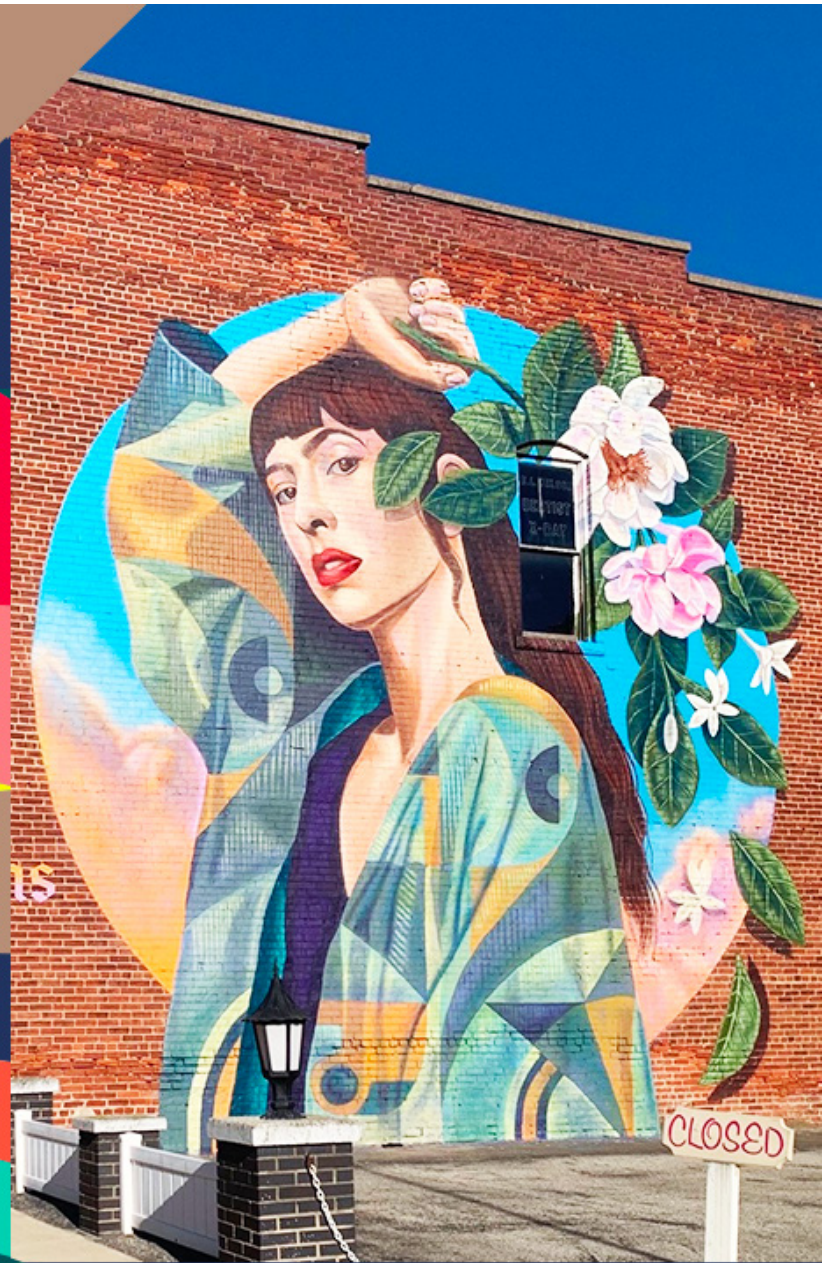

NICOLE
SALGAR

Floride

DU 06 AU 16 AVRIL

2023

BÈGLES
33 130

NADAU ARCHITECTURE INVITE

Mil
l'urs

CHAPITÔ

la citéCirque
CIRAC de Bègles

L'estey

Fa
+a

mediacrossing:

NADAU ARCHITECTURE

RTSO

LOXAM
Exiger plus de la location

unikalo